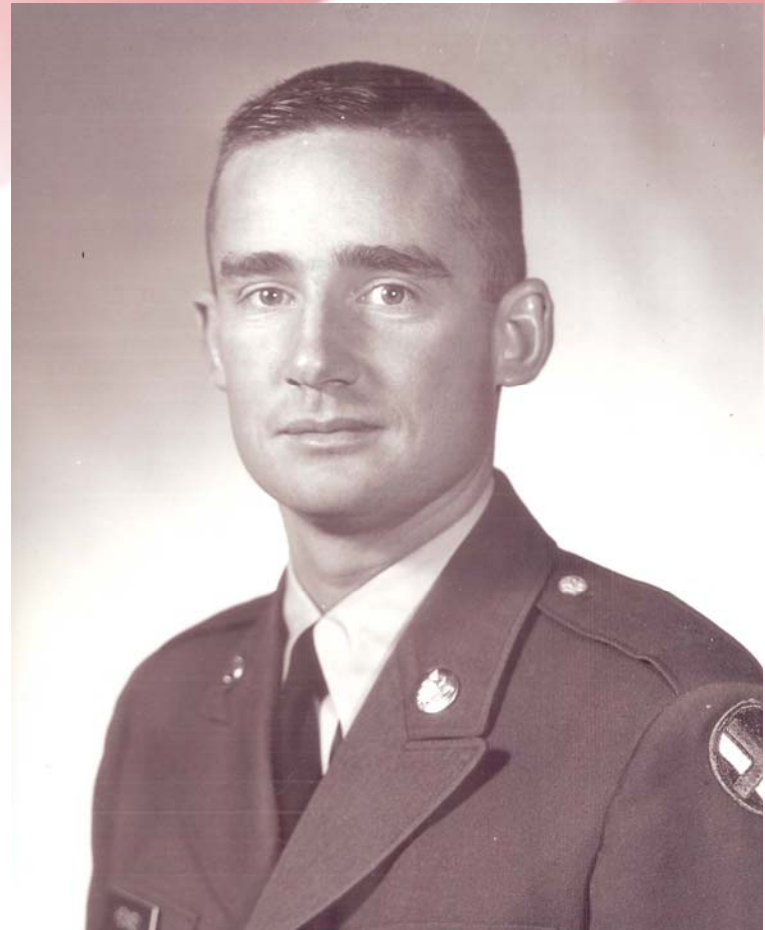

Bill Kenney
US Army
1960-1962
Specialist Four