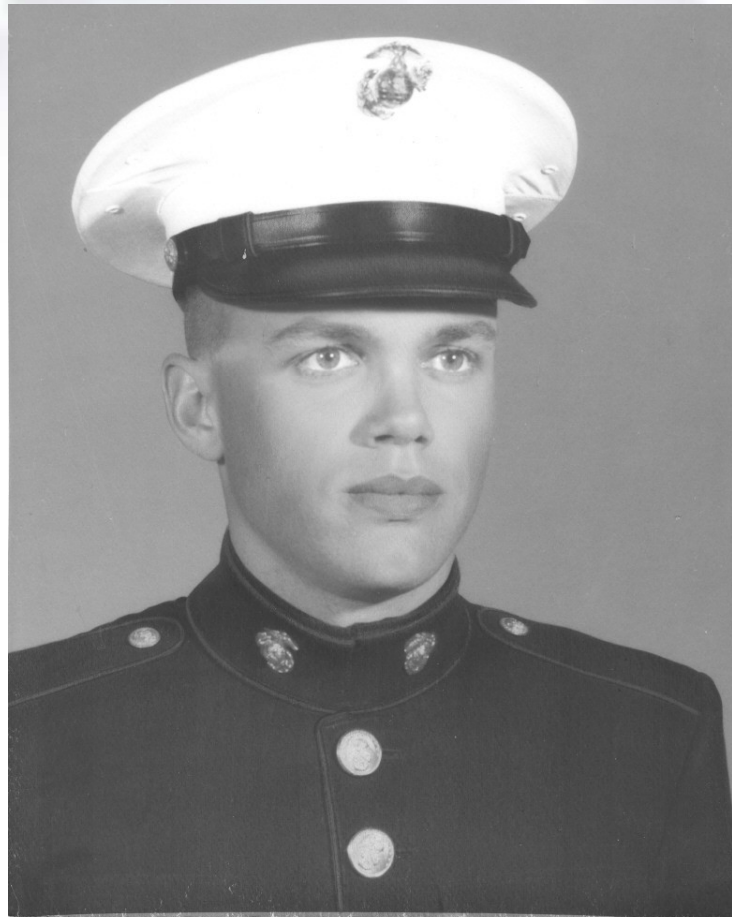

Roger Trinkner

US Navy

1961-1962

Lieutenant

US Marine Corps

1960-1961

Captain

The background of the slide is a close-up, slightly blurred image of the United States flag, showing the stars and stripes. The flag is positioned diagonally, with the top-left corner in the upper left and the bottom-right corner in the lower right.

Gary Hunt

US Navy

1959-1962

Lieutenant

The background of the slide is a close-up, slightly blurred image of the American flag, showing the stars and stripes in a diagonal perspective.

Mike Stimson

US Navy
1966-1969
Lieutenant

Dick DeLuna
US Air Force
1956-1960
Staff Sergeant

T. Jack Foster
US Air Force
1951-1953
1st Lieutenant

The background of the slide is a close-up, slightly blurred image of the American flag, showing the stars and stripes in a diagonal perspective.

Rich Orr
US Air Force
1972-1974
Captain

Bob Moorhead
US Air Force
1967-1978
Captain

United States Marine Corps

Jim Mason
US Marine Corps
1968-1971
Corporal

Bill Walters
US Marine Corps
1965-1969
Staff Sergeant